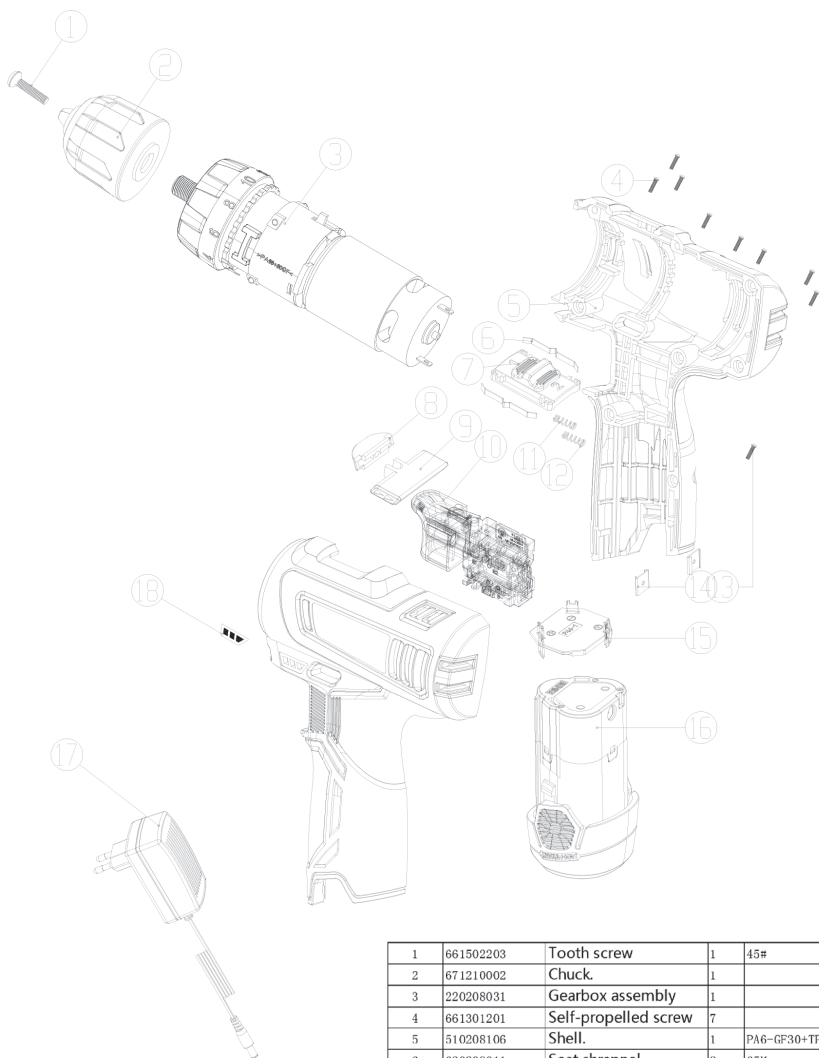

EXPLODED VIEW & SPARE PARTS LIST

CORDLESS DRILL RD-CDL26

1	661502203	Tooth screw	1	45#
2	671210002	Chuck.	1	
3	220208031	Gearbox assembly	1	
4	661301201	Self-propelled screw	7	
5	510208106	Shell.	1	PA6-GF30+TPE
6	630209011	Seat shrapnel	2	65Mn
7	550208101	Double speed push	1	ABS
8	550208201	Light cover	1	透明ABS
9	550208301	Change the lever.	1	ABS
10	730208021	switch	1	
11	650208031	Push spring 2	1	65Mn
12	650208021	Push spring 1	1	65MN
13	661251201	Self-propelled screw	1	
14	630206011	A clasp	2	65Mn
15	730208031	Battery pin	1	PA6-GF30
16	250208051	10.8 V battery pack	1	
17	753215011	Charger	1	
18		Stickers	1	